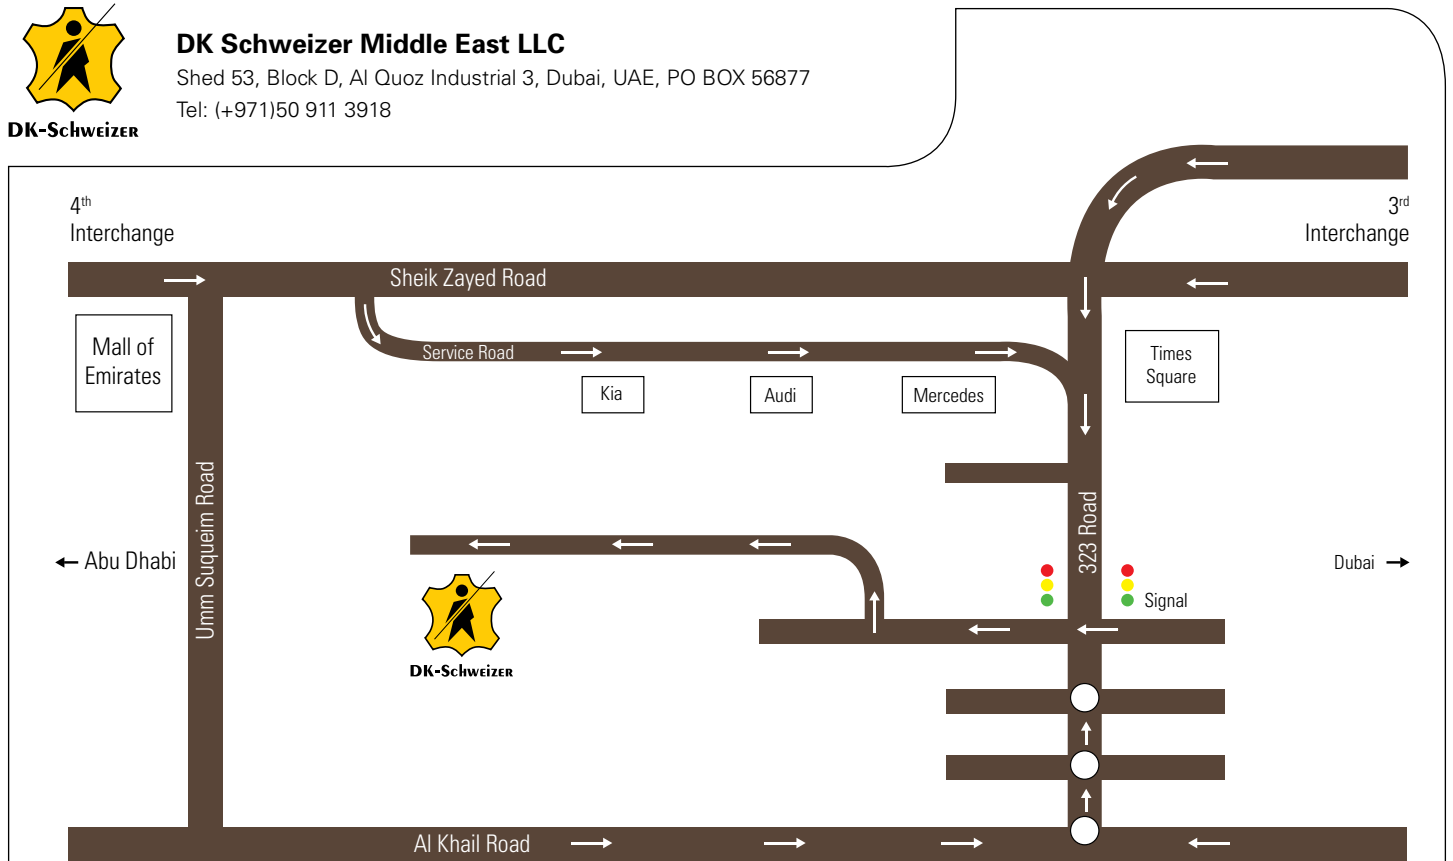

DK-Schweizer

DK Schweizer Middle East LLC

Shed 53, Block D, Al Quoz Industrial 3, Dubai, UAE, PO BOX 56877

Tel: (+971)50 911 3918

DRIVING DIRECTIONS

FROM DUBAI

Cross 2nd interchange on Sheikh Zayed Road towards Abu Dhabi.
Exit Sheikh Zayed Road at the 3rd interchange (exit 42) and follow Al Khail Road.

Continue towards the Al Khail Road signage until you pass the bridge into Al Quoz.
(Times Square Center will be on your left)

Turn right at the first signal.

Take on your first right.

Go straight for another 200m.

Go straight for another 200m.

We are on your left.

Enter the warehouse compound.

Shed No:53, Block D.

FROM ABU DHABI

Cross the 4th interchange on Sheikh Zayed Road towards Dubai.

Exit Times Square Center (also the Dubai Garden Center exit).

Follow slip road towards Dubai and pass Kia, Emarat Station and Audi Centre.

Turn right after Gargash Mercedes Showroom (before bridge).

Turn right at signal.

Turn first right after signal. (approx. 50m)