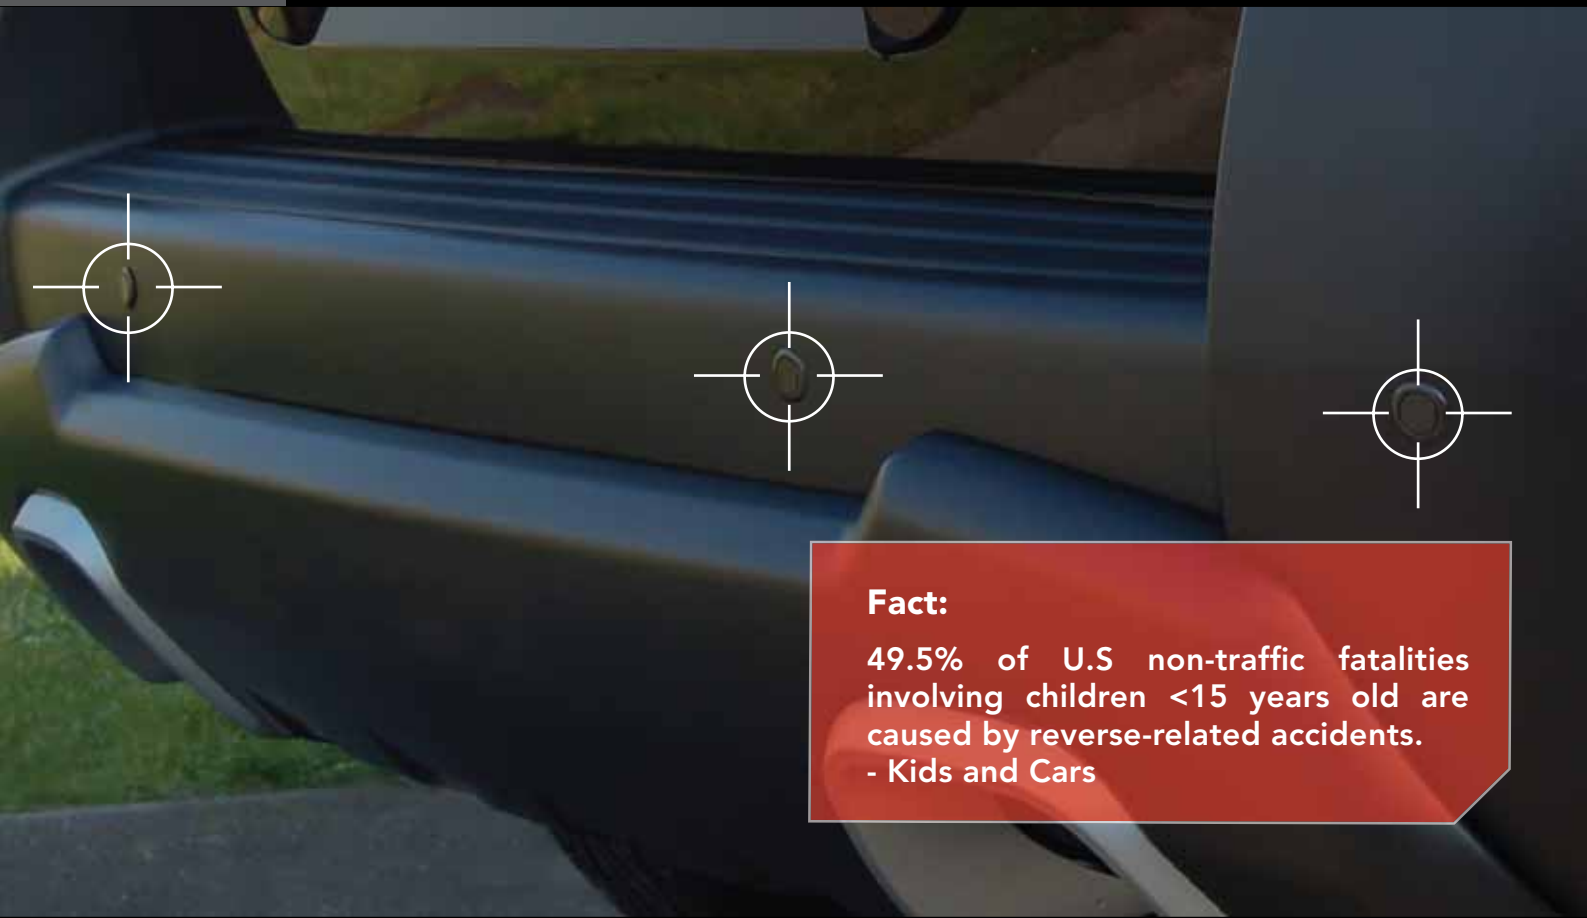

Reverse Parking Sensor

Performs brilliantly as an aid to ensure safe, accurate and easy parking in all situations.

Fact:

49.5% of U.S non-traffic fatalities involving children <15 years old are caused by reverse-related accidents.
- Kids and Cars

Did you ever wish you had eyes at the back of your head?

All vehicles have blind spots. Even the most experienced drivers will encounter some difficulty at a point.

Driving need not be a stressful experience. Our Reverse Parking Sensor offers a choice of 2 or 4 ultrasonic sensors which are fitted at the rear bumper. The system, with an optional LED display, measures and provides both audible and visual signals in relation to the distance between the car and obstacles, allowing safe and easy reversing and parking.