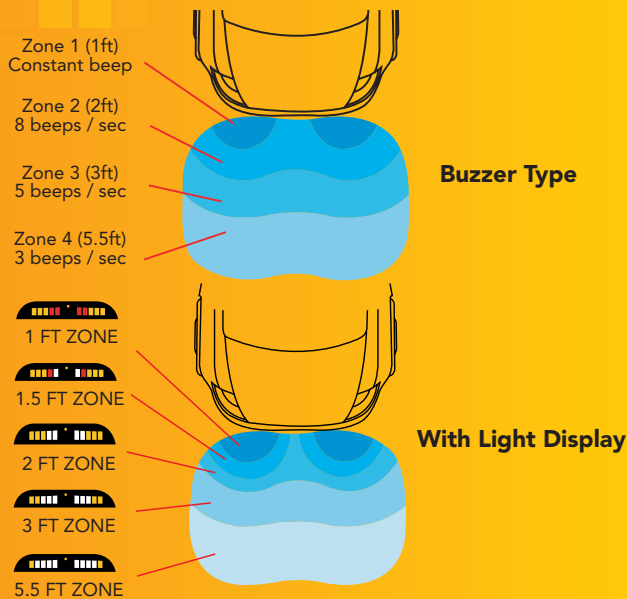

Reverse Parking Sensor

Performs brilliantly as an aid to ensure safe, accurate and easy parking in all situations.

Fact:

49.5% of U.S non-traffic fatalities involving children <15 years old are caused by reverse-related accidents.
- Kids and Cars

Did you ever wish you had eyes at the back of your head?

All vehicles have blind spots. Even the most experienced drivers will encounter some difficulty at a point.

Driving need not be a stressful experience. Our Reverse Parking Sensor offers a choice of 2 or 4 ultrasonic sensors which are fitted at the rear bumper. The system, with an optional LED display, measures and provides both audible and visual signals in relation to the distance between the car and obstacles, allowing safe and easy reversing and parking.

The 19mm diameter, colour codable sensors can be painted the same colour as your car, so that they 'blend in' with the bumper.

Horizontal Detection Diagram

■ Rear Bumper With 2 Sensors

■ Rear Bumper With 4 Sensors

■ Features:

- Unique sensor design.
- Options of 2 and 4 interchangeable ultrasonic sensors.
- Self Diagnostic.
- Fully color codable sensors.
- Blanking function.
- Water resistant sensor connector.
- Automotive specification components.
- 5.5 feet detection range.