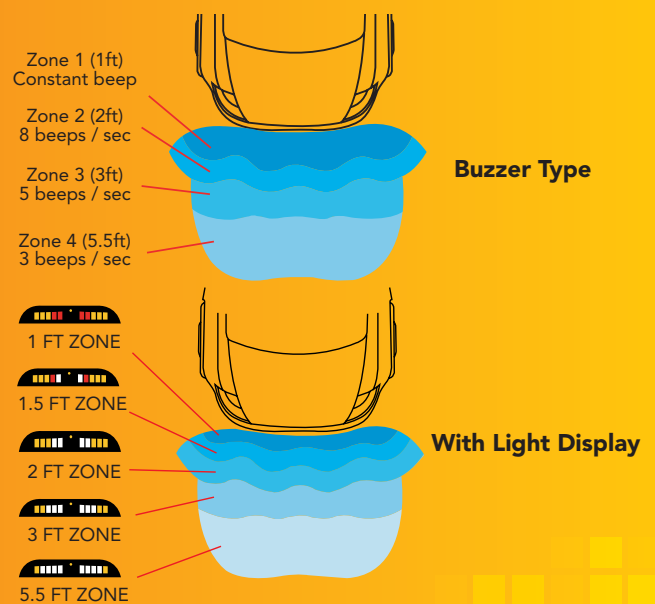

Reverse Parking Sensor

Performs brilliantly as an aid to ensure safe, accurate and easy parking in all situations.

Fact:

49.5% of U.S non-traffic fatalities involving children <15 years old are caused by reverse-related accidents.
- Kids and Cars

Did you ever wish you had eyes at the back of your head?

All vehicles have blind spots. Even the most experienced drivers will encounter some difficulty at a point.

Driving need not be a stressful experience. Our Reverse Parking Sensor offers a choice of 2 or 4 ultrasonic sensors which are fitted at the rear bumper. The system, with an optional LED display, measures and provides both audible and visual signals in relation to the distance between the car and obstacles, allowing safe and easy reversing and parking.

The 19mm diameter, colour codable sensors can be painted the same colour as your car, so that they 'blend in' with the bumper.

Horizontal Detection Diagram

■ Rear Bumper With 2 Sensors

■ Rear Bumper With 4 Sensors

■ Features:

- Unique sensor design.
- Options of 2 and 4 interchangeable ultrasonic sensors.
- Self Diagnostic.
- Fully color codable sensors.
- Blanking function.
- Water resistant sensor connector.
- Automotive specification components.
- 5.5 feet detection range.